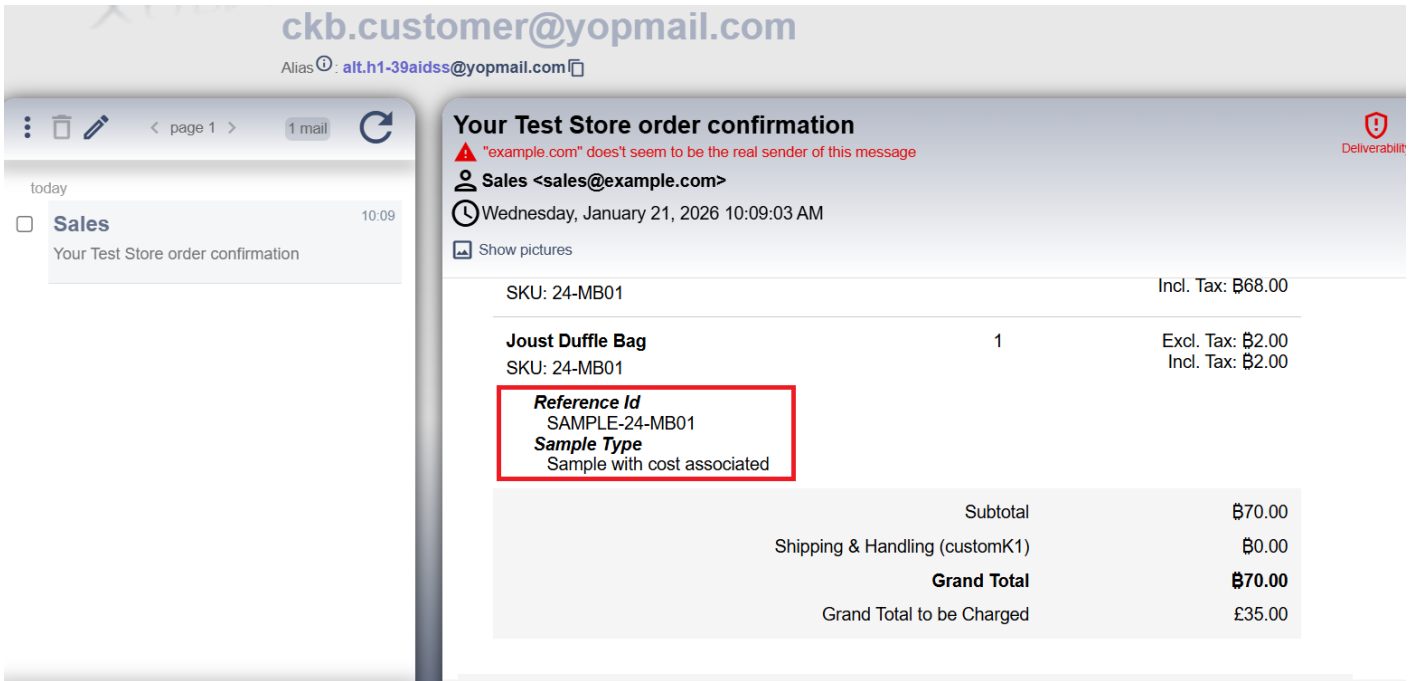

[Check Out with Multiple Addresses](#)

[Update Shopping Cart](#)

[Apply Discount Code](#) 

More Choices:

Email Received for a Sample Product

If you have a question related to this extension please check out our **[FAQ Section](#)** first. If you can't find the answer you are looking for then please contact **support@scommerce-mage.com**.