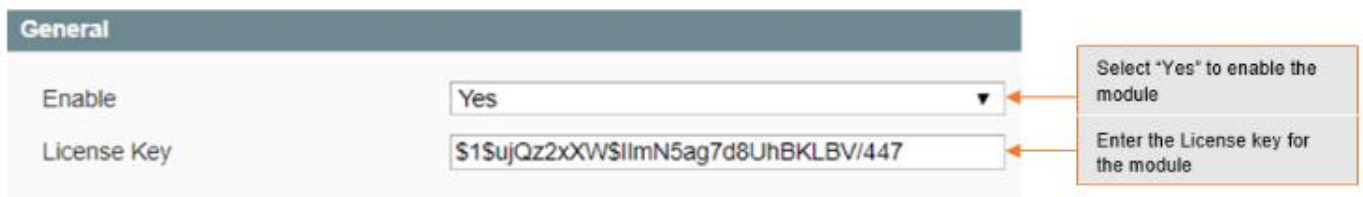

Google Friendly SEO Layered Navigation

Installation and User Guide for Magento 1 Google Friendly SEO Layered Navigation

Table of Contents

1. Installation
 - Disable Compilation Mode
 - Upload Package
 - Clear Caches
2. Configuration Settings for Layered Navigation
 - General Settings
 - Google Friendly SEO Navigation (Fetch as Google)
3. Front-end Site View
 - Search Engine Optimization of Layered Navigation
 - Custom View of Layered Navigation

Installation

- **Disable Compilation Mode:** To check that this is disabled, go to **System >Tools>Compilation**. If the compiler status is 'Disabled', you are ready to go. If not, simply click the 'Disable' button on the right-hand side of the screen.
- **Upload Package:** Upload the content of the module to your root folder. This will not overwrite the existing Magento folder or files, only the new contents will be added.
- **Clear Caches:** This can be done from the admin console by navigating to the cache management page (**System > Cache Management**), selecting all caches, clicking 'refresh' from the drop-down menu, and submitting the change.

Configuration Settings for Layered Navigation

Go to **Admin > Stores > Configuration > Scocommerce Configuration > Layered Navigation**

General Settings

- **Enabled** - Select "Yes" or "No" to enable or disable the module.
- **License Key** - Please add the license for the extension which is provided in the order confirmation email. Please note license keys are site URL specific. If you require license keys for dev/staging sites then please email us at support@scocommerce-mage.com.